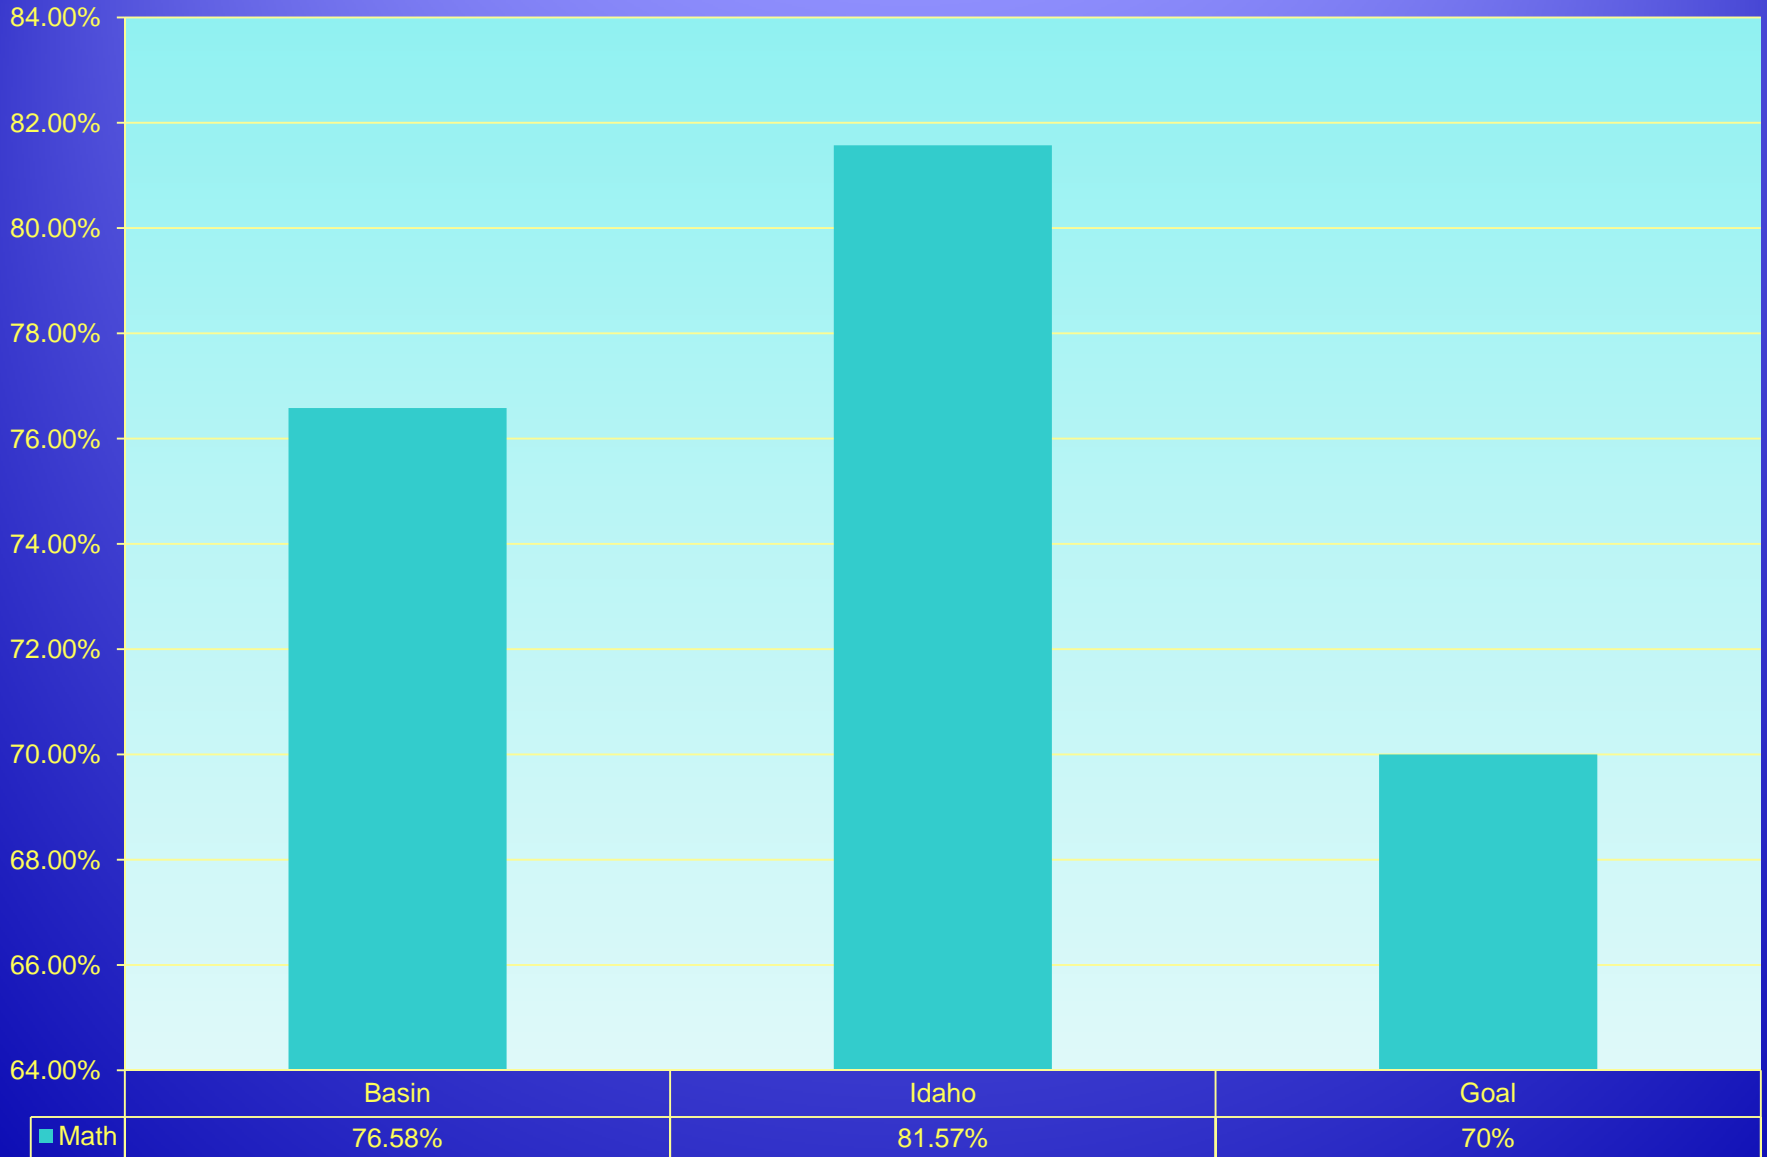

Basin Elementary Spring 2009 Math ISAT