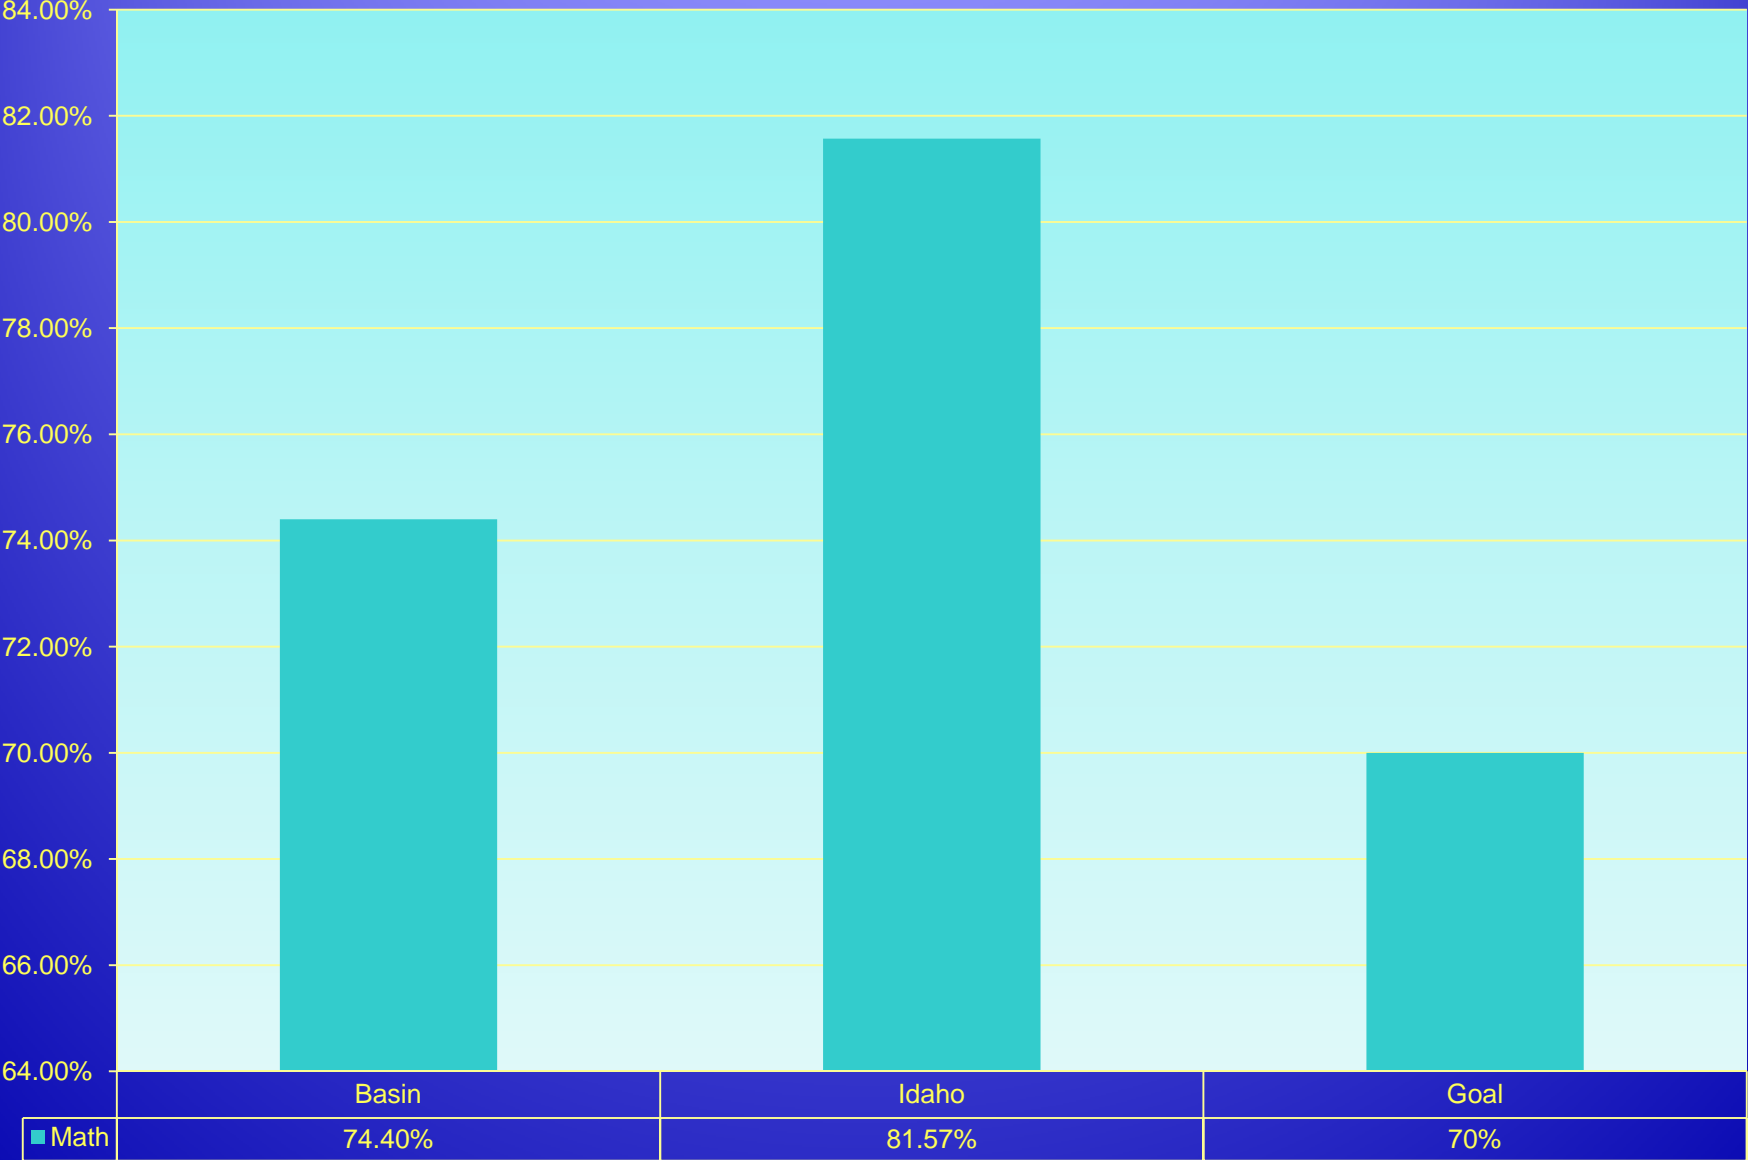

Basin School District

Spring 2009 ISAT

Basin School Makes
Adequate Yearly
Progress

Basin School District Spring 2009 Reading ISAT

Basin School District Spring 2009 Math ISAT

Basin Elementary Spring 2009 Reading ISAT