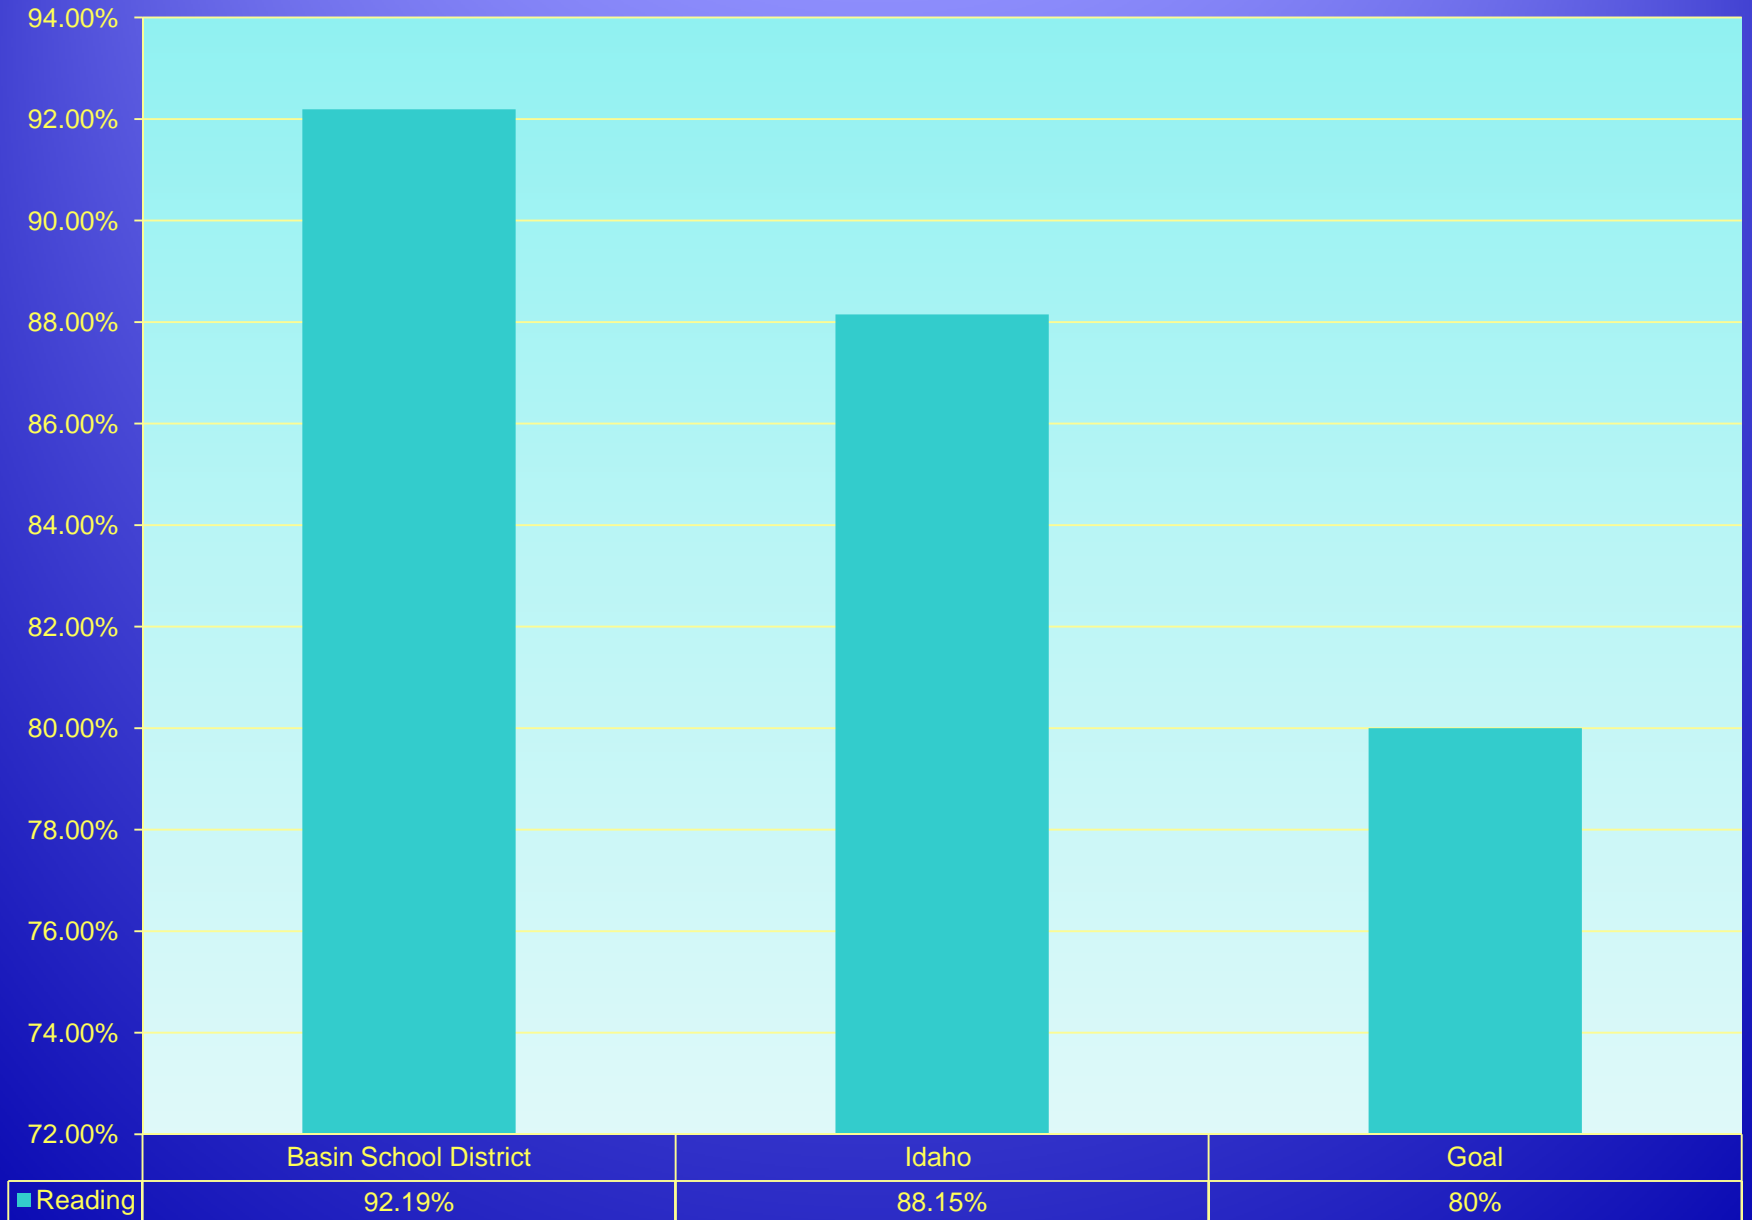

Basin School District

Spring 2009 ISAT

Basin School Makes
Adequate Yearly
Progress

Basin School District Spring 2009 Reading ISAT

Basin School District Spring 2009 Math ISAT

Basin Elementary Spring 2009 Reading ISAT