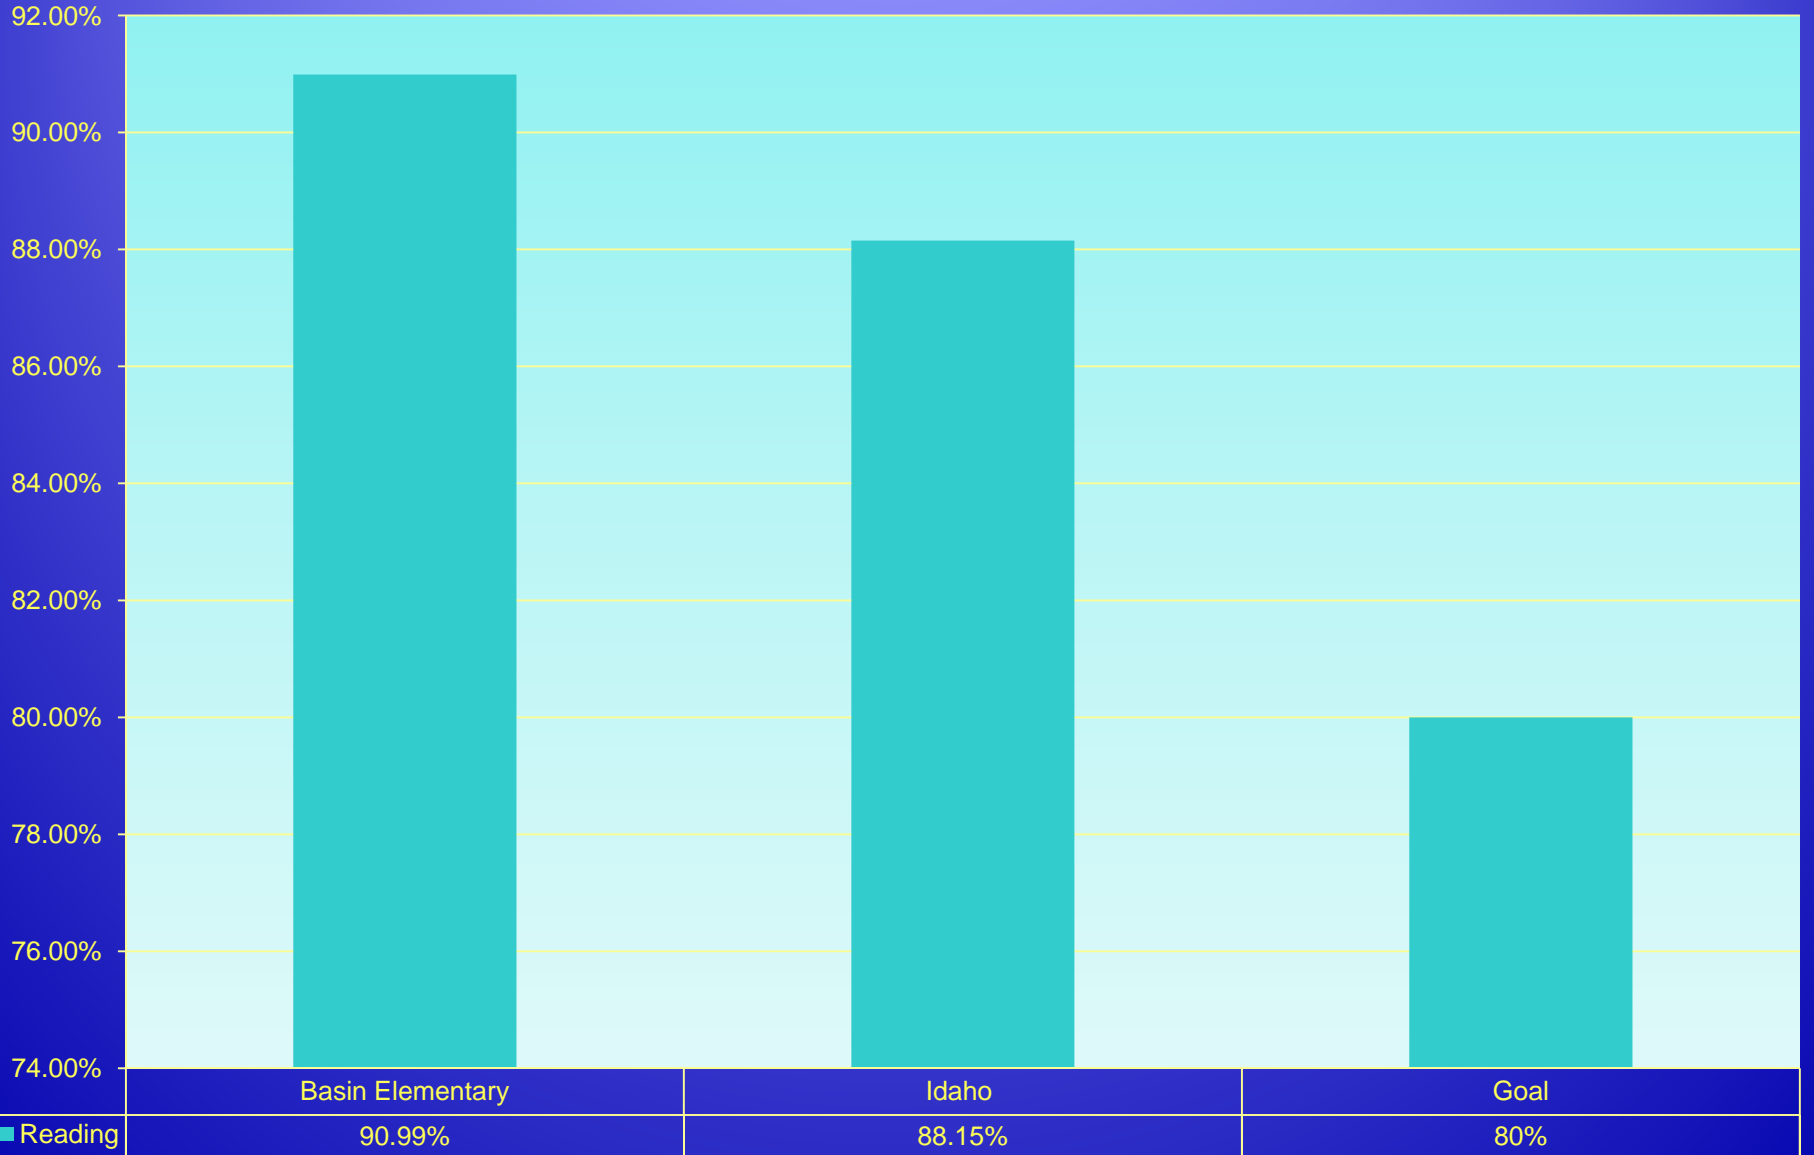

Basin School District

Spring 2009 ISAT

Basin School Makes
Adequate Yearly
Progress

Basin School District Spring 2009 Reading ISAT

Basin School District Spring 2009 Math ISAT

Basin Elementary Spring 2009 Reading ISAT