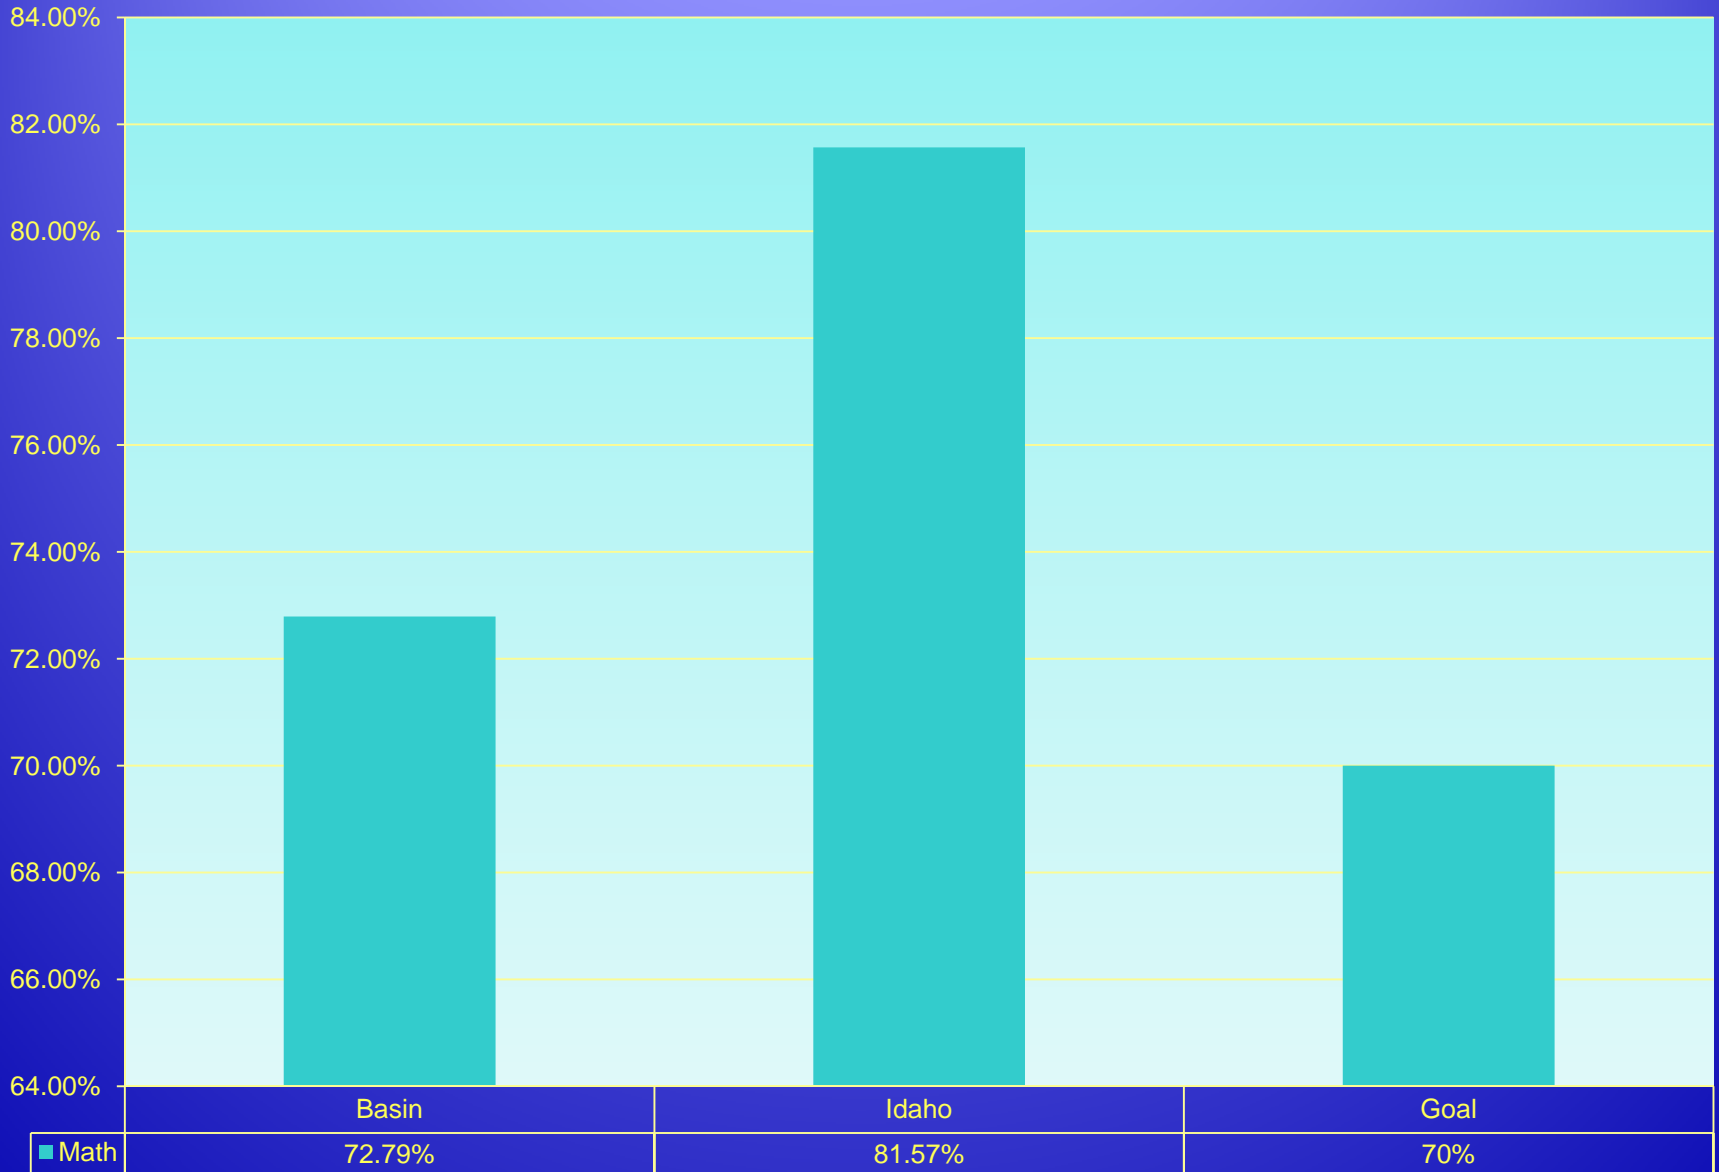

ICHS/MS Spring 2009 Math ISAT