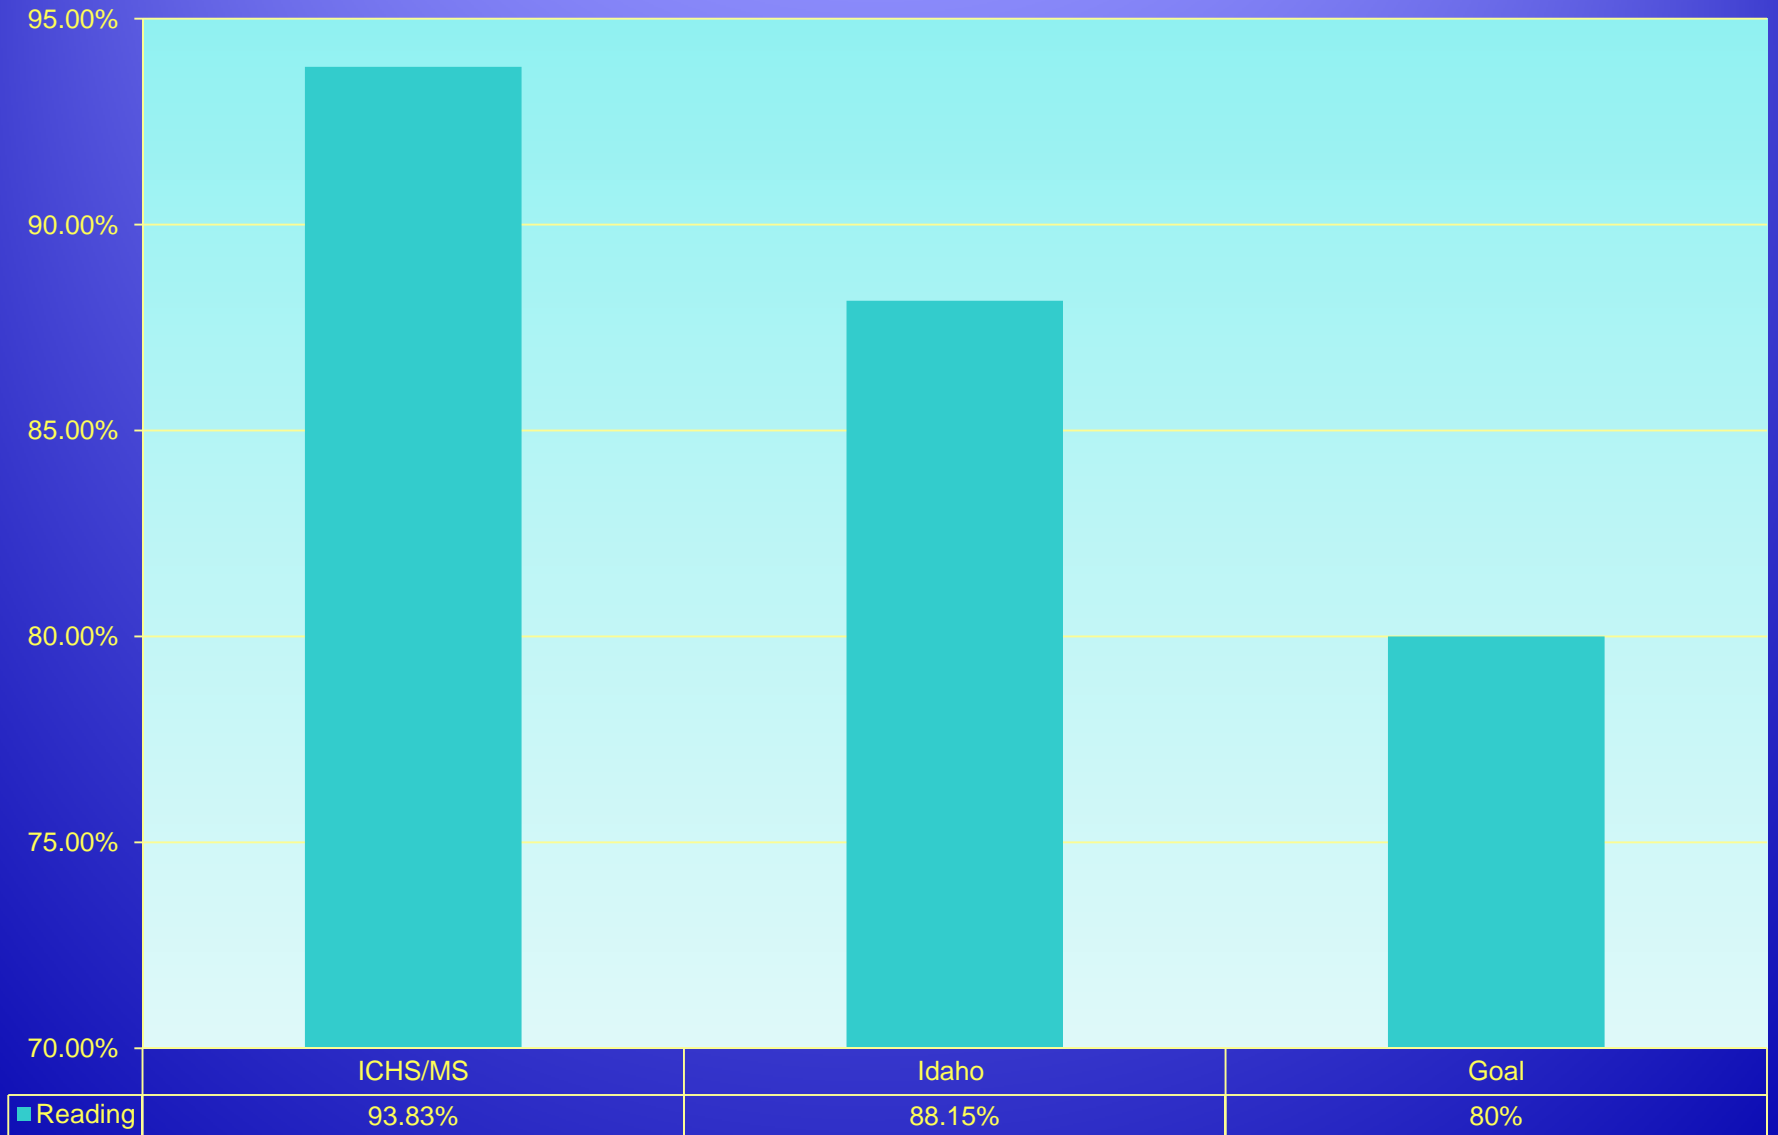

ICHS/MS Spring 2009 Reading ISAT